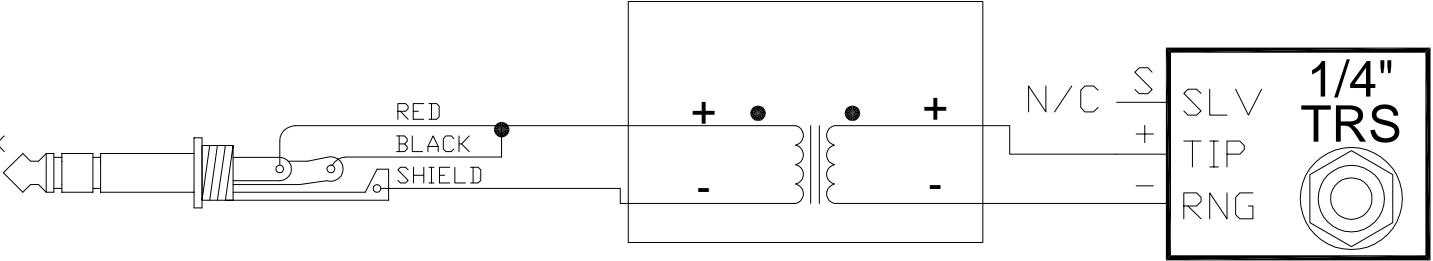

CONNECTING THE HEAR BACK HUB TO A CONSOLE INSERT

ISOLATION TRANSFORMER
600 to 600 OHM - LINE LEVEL

T=SEND/RED
R= RTN/BLACK
S=SHIELD

TO MIXER INSERT

RECEPTACLE FOR 1/4" TRS
DA-88 ANALOG CABLE TO HUB